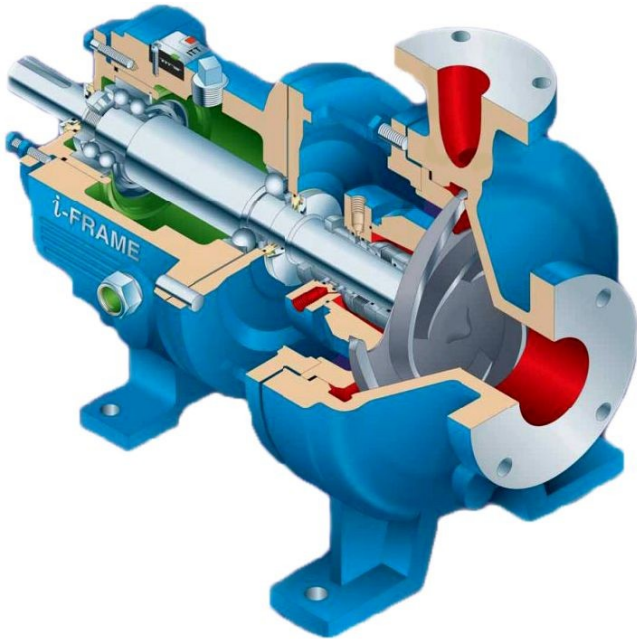

[ITT Gould 1.5 x 3 x 8 Centrifugal Pump](#)
[Inventory ID #114964]

Manufacturer: ITT-GOULD

- ITT Gould Centrifugal Pump.
 - Size: 1.5 x 3 x 8.
 - 1 available.
 - Data plate not available.

Please contact us for more information.