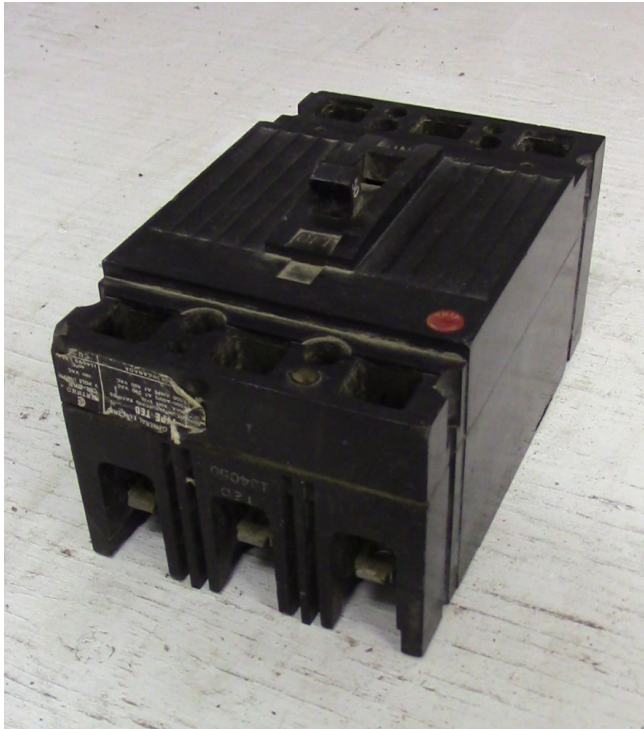

[General Electric 3 Pole 50 Amp TED Breaker](#)

[Inventory ID #163611]

Manufacturer: GENERAL ELECTRIC

- 480 VAC
- 3 Phase
- Cat #: TED134050
- Type TED
- Quantity 1

View More [50 Amp Breakers](#)