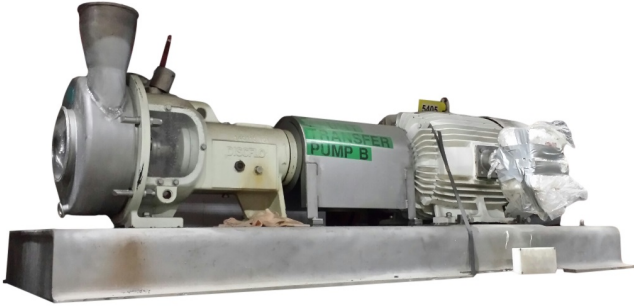

[Disc-Flo 604-14 Stainless Steel Pump](#)

[Inventory ID #165130]

- Inlet: 8 in.
- Outlet: 6 in.
- Model: 604-14.
- Sanitary food grade construction.
- Heavy duty stainless steel base.
- Stainless steel coupling guard.
- Stainless steel electrical junction box.
- Toshiba [75 HP motor](#).
 - 460V.
 - 1775 rpm.
 - 3 phase.
 - Frame: 365T.
- Quantity: 2.

- Weight: 2,075 lbs / 941 kg.

View more [Centrifugal Pumps](#)