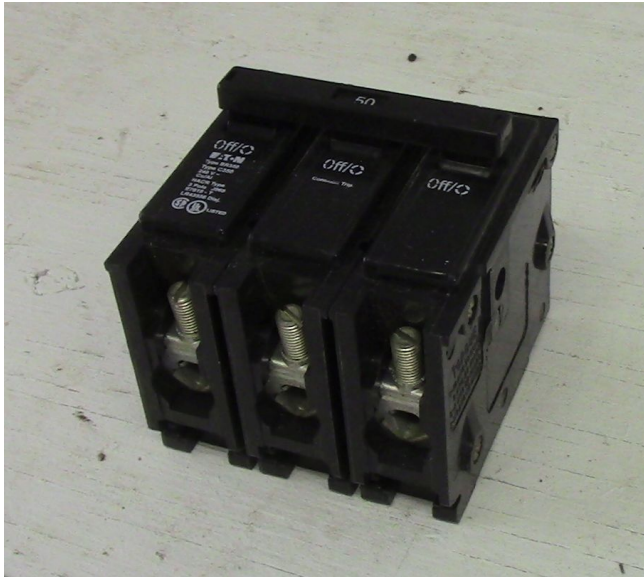

---

[Cutler Hammer 3 Pole 50 Amp Push-in Breaker](#)  
**[Inventory ID #166322]**

**Manufacturer: CUTLER HAMMER**

- 120-240 VAC
- 3 Pole
- Type: BR350
- Push-in
- Quantity 1

View More [50 Amp Breakers](#)