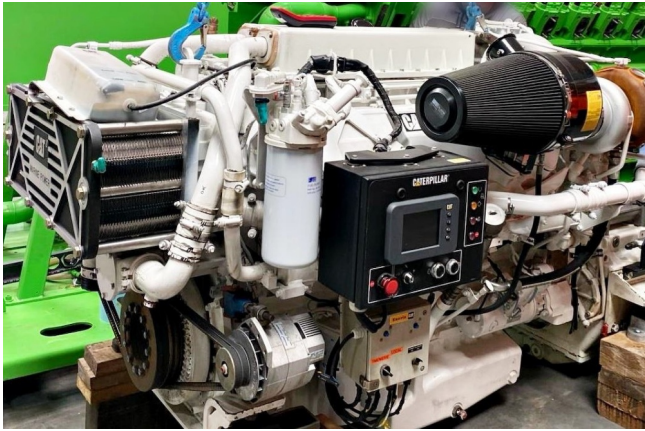

Caterpillar C32 Marine Engines [Inventory ID #1424478]

Caterpillar C32 Marine Engines

Quantity: 4 Units Available

- Make: Caterpillar
- Model: C32
- Type: Diesel Marine Engine
- Year:
 - Units 1 & 2: 2010
 - Unit 3: 2012
 - Unit 4: 2013
- Hours:
 - Units 1 & 2: 10,500 Hours
 - Unit 3: 8,500 Hours
 - Unit 4: 8,000
- Condition: Used Condition
- Power Output:
 - Units 1, 3 & 4: 1,450HP
 - Unit 2: 1,702HP
- Rotation Speed: 2,300RPM
- Emissions Tier:
 - Units 1 & 2: T1
 - Units 3 & 4: T2
- Gearbox:
 - Model: ZF 3050
 - Ratio: 1.5:1