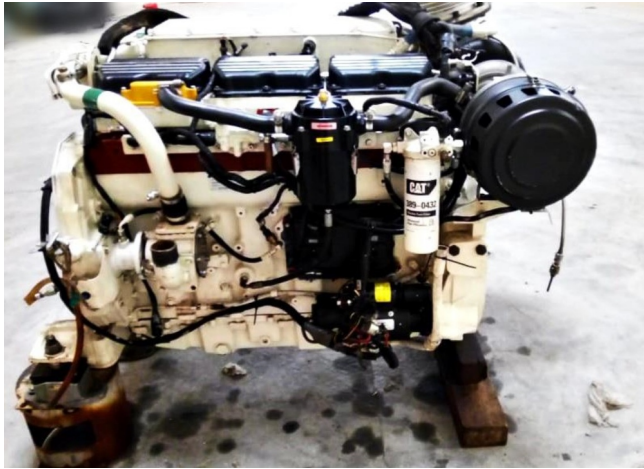

Caterpillar C12 Marine Engines [Inventory ID #1424431]

Caterpillar C12 Marine Engines

Quantity: 2 Units Available

- Make: Caterpillar
- Model: C12
- Type: Diesel Marine Engine
- Year:
 - Unit 1: 2008
 - Unit 2: 2013
- Condition: Used, Overhauled Condition
- Power Output: 526kW (705HP)
- Max Rated Speed: 2,300RPM
- Displacement: 732in³
- Unit 1 has a Gearbox Installed