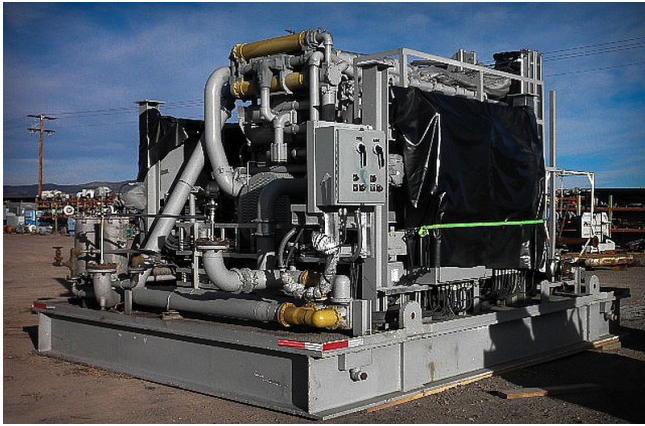

## Caterpillar 3612 Diesel Engine [Inventory ID #138454]

- Caterpillar Diesel Engine.
  - Model: 3612.
    - 4,720 hp @ 900 rpm.
      - V12 pump drive engine on skid.
  - Hours: 0 since rebuild.
    - Rebuilt in 2005.
      - Placed in storage with preservative oil.