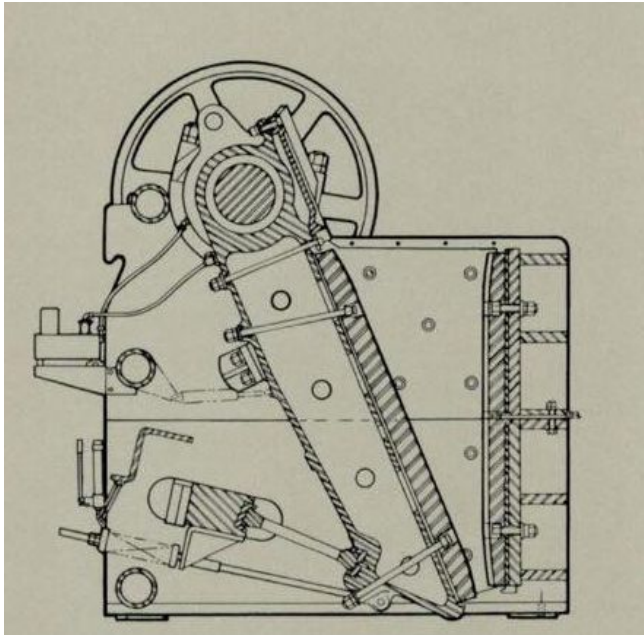

Birdsboro-Buchanan 42 in x 48 in Jaw Crusher

[Inventory ID #141482]

- Birdsboro-Buchanan Jaw Crusher.
 - Model: CDF.
 - Double effect jaw crusher.
 - Size: 42 in. x 48 in.
 - Capacity:
 - 600-900 TPH @ discharge opening of 14 in.
 - 250-400 TPH @ discharge opening of 5 in.
 - 250-300 hp required.
 - Please see the specs tab below for more detailed information.
 - specs
- Crusher is disassembled and ready to ship.