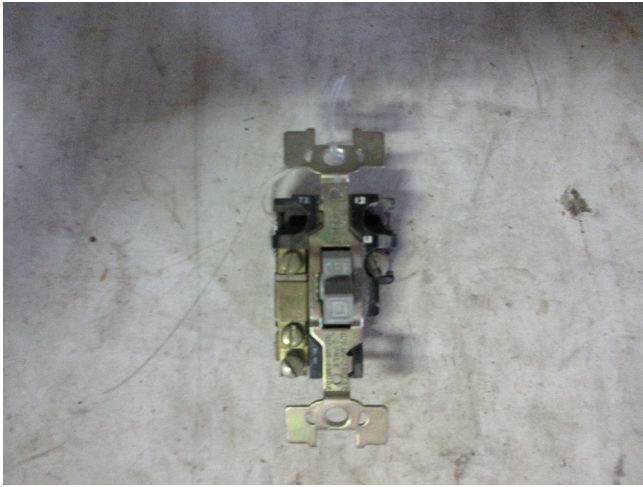

[Allen-Bradley Power Switch](#)

[Inventory ID #1396344]

Allen-Bradley Power Switch

2 Pole Only

3/4HP

115-230V DC MAX

1 or 2 Pole

1HP

120-240V AC MAX

- Location: Savona, British Columbia, Canada