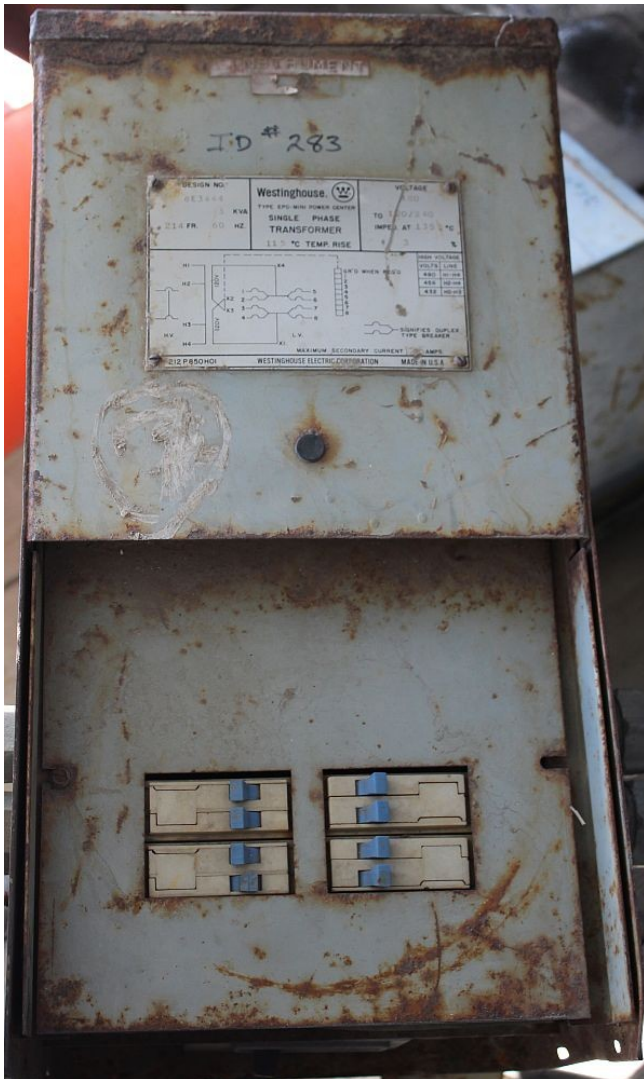

[3 KVA Westinghouse 480 - 120/240 Single phase For Sale](#)
[Inventory ID #50747]

3 KVA Westinghouse Transformer

480 - 120/240 Single phase

Come With built in 8 Circuit breaker Panel

Epoxy Coated